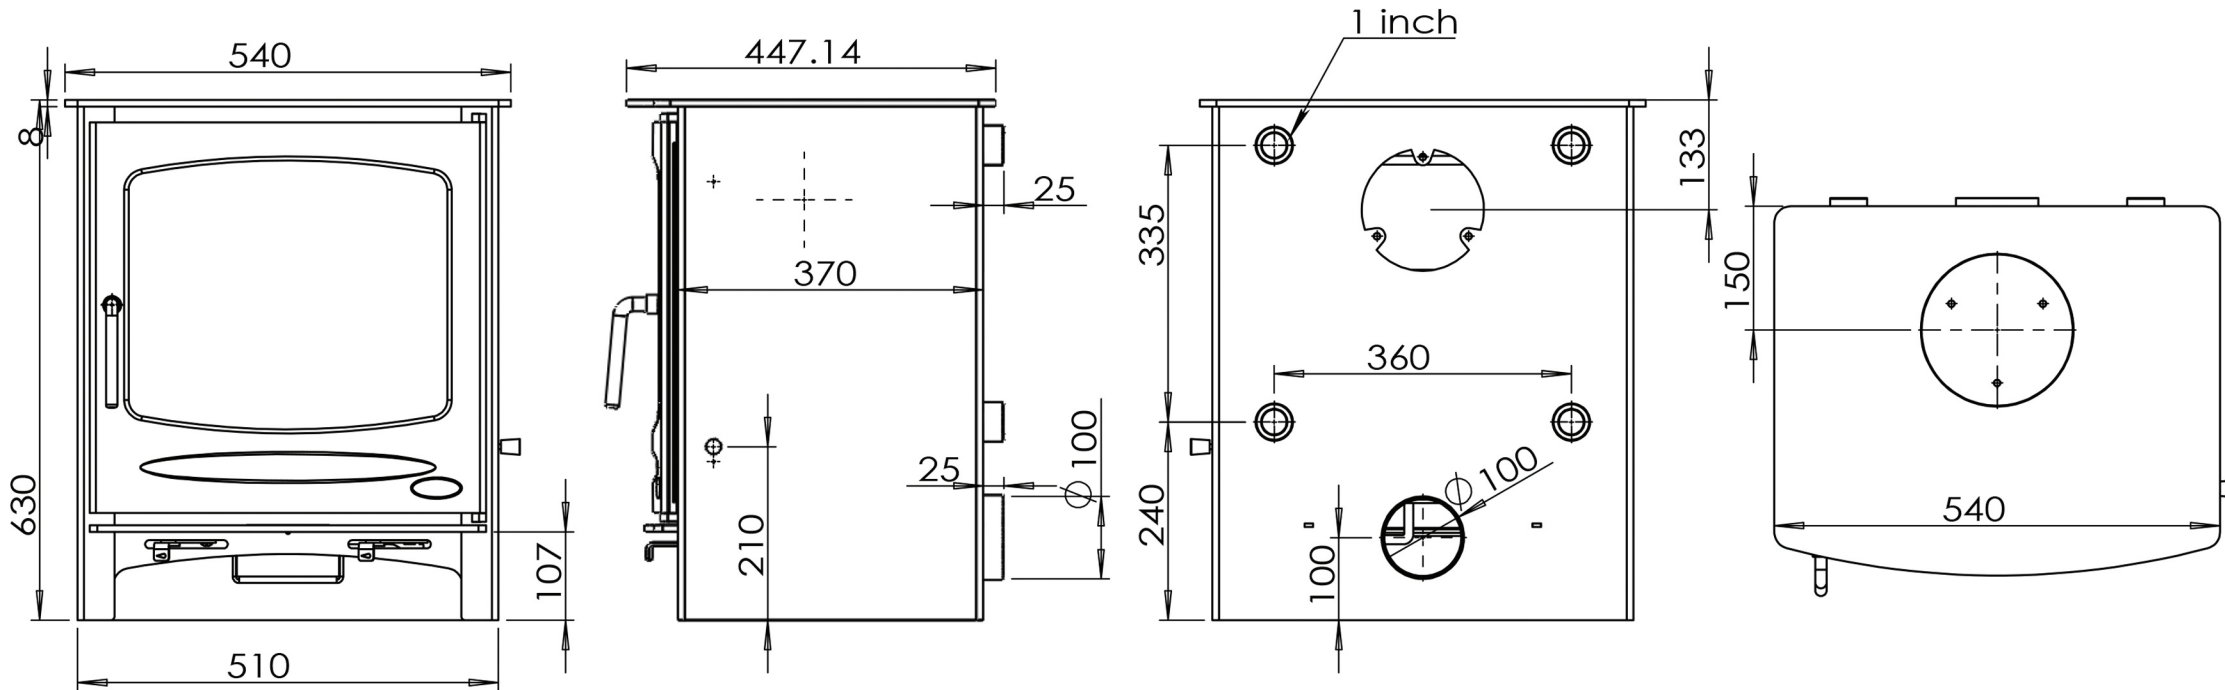

HENLEY STOVES

Sherwood 12kW - Boiler Drawing

All dimensions in MM.

All dimensions are correct at time of printing but may be subject to slight change.

Please confirm exact dimensions of your new stove, prior to commencing installation works.

Height: 630MM | Width: 540MM | Depth: 447MM | Flue Dimensions: 153MM