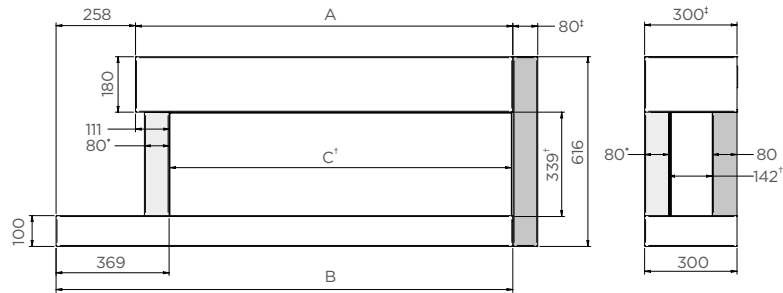

trento offset suite

*Decorative Column / †End Cap / †Flame picture viewing area

	Product Code	A	B	C
70W Trento Left Offset Suite - White	910-157	825	1083	700[†]
70W Trento Right Offset Suite - White	910-162	825	1083	700[†]
110W Trento Left Offset Suite - White	910-183	1225	1483	1110[†]
110W Trento Right Offset Suite - White	910-191	1225	1483	1110[†]

trento offset options

Decorative Column - Black	910-216
End Cap - Black	910-227