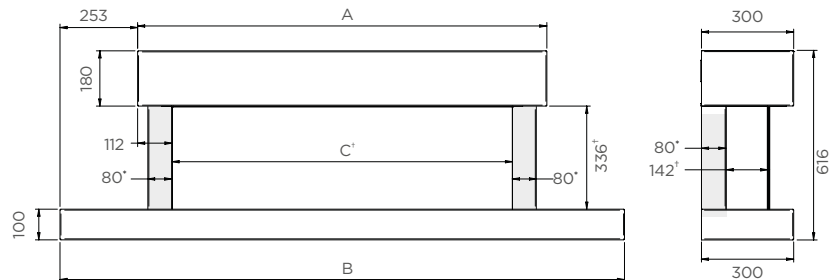

trento centre suite

*Decorative Column / †Flame picture viewing area

	Product Code	A	B	C
70W Trento Centre Suite - White	910-170	934	1440	700[†]
110W Trento Centre Suite - White	910-203	1334	1840	1110[†]

trento central options

Decorative Column - Black	910-216

The above information is to assist in your choice of a suitable Gazco Electric fire. It is not intended to be all the information required to install your fire. This can be obtained from your local Gazco retailer or you can download the full installation instructions from the Gazco website at www.gazco.com

WIN

the cost of your product back!*