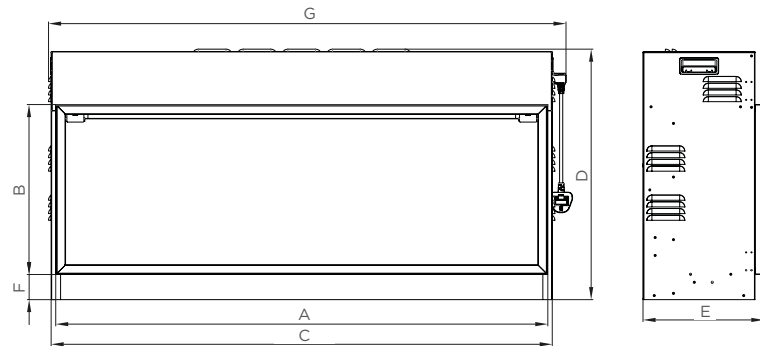

eReflex inset fires

Description	Product Code	Flame Viewing Area (w x h)	Heat Output
eReflex 55R Inset Electric Fire	210-063	550 x 550mm	1.00-2.00kW
eReflex 75R Inset Electric Fire	210-071	750 x 750mm	1.00-2.00kW
eReflex 85R Inset Electric Fire	210-009	850 x 330mm	1.00-2.00kW
eReflex 105R Inset Electric Fire	210-017	1050 x 330mm	1.00-2.00kW
eReflex 135R Inset Electric Fire	210-023	1350 x 330mm	1.00-2.00kW
eReflex 195R Inset Electric Fire	210-031	1950 x 330mm	1.00-2.00kW

eReflex inset dimensions

All dimensions in mm

	A	B	C	D	E	F	G
eReflex 55R Inset Electric Fire	600	600	620	780	300	57	657
eReflex 75R Inset Electric Fire	800	800	820	980	300	57	857
eReflex 85R Inset Electric Fire	900	380	920	560	270	57	957
eReflex 105R Inset Electric Fire	1100	380	1120	560	270	57	1157
eReflex 135R Inset Electric Fire	1400	380	1420	560	270	57	1457
eReflex 195R Inset Electric Fire	2000	380	2020	560	270	57	2057

The above information is to assist in your choice of a suitable Gazco Electric fire. It is not intended to be all the information required to install your fire. This can be obtained from your local Gazco retailer or you can download the full installation instructions from the Gazco website at www.gazco.com

eReflex stone mantels 55R & 75R

All dimensions in mm

Description	Frame Finish	Product Code	Width	Height	Depth
Claremont (requires slip set)	Antique White Marble	9002CLWM	1555	1143	190
Claremont (requires slip set)	Limestone	9002CLTL	1555	1143	190
Cavendish Bolection (requires slip set)	Antique White Marble	9000CAWM	1460	1320	207
Cavendish Bolection (requires slip set)	Limestone	9000CATL	1460	1320	207
Georgian Roundel (requires slip set)	Antique White Marble	9001GEWM	1460	1082	200
Georgian Roundel (requires slip set)	Limestone	9001GETL	1460	1082	200
Grafton (requires slip set)	Antique White Marble	9003GRWM	1415	1165	105
Grafton (requires slip set)	Limestone	9003GRTL	1415	1165	105
Victorian Corbel (requires slip set)	Antique White Marble	9004VIWM	1525	1170	250
Victorian Corbel (requires slip set)	Limestone	9004VITL	1525	1170	250
Sandringham (requires slip set)	Antique White Marble	9005SAWM	1550	1220	227
Sandringham (requires slip set)	Limestone	9005SATL	1550	1220	227

eReflex slip sets information

Slip sets are required to install the eReflex inset 55R and 75R fire with any of Gazco's six stone mantels.

Slip set for eReflex 55R Stone Mantel	Antique White Marble	910-264	-	-	-
Slip set for eReflex 55R Stone Mantel	Limestone	910-258	-	-	-
Slip set for eReflex 75R Stone Mantel	Antique White Marble	910-247	-	-	-
Slip set for eReflex 75R Stone Mantel	Limestone	910-235	-	-	-

eReflex hearth information

Small Hearth for Stone Mantel	Antique White Marble	934-241	1524	53	228
Small Hearth for Stone Mantel	Limestone	934-193	1524	53	228
Large Hearth for Stone Mantel	Antique White Marble	934-489	1625	53	457
Large Hearth for Stone Mantel	Limestone	934-351	1625	53	457