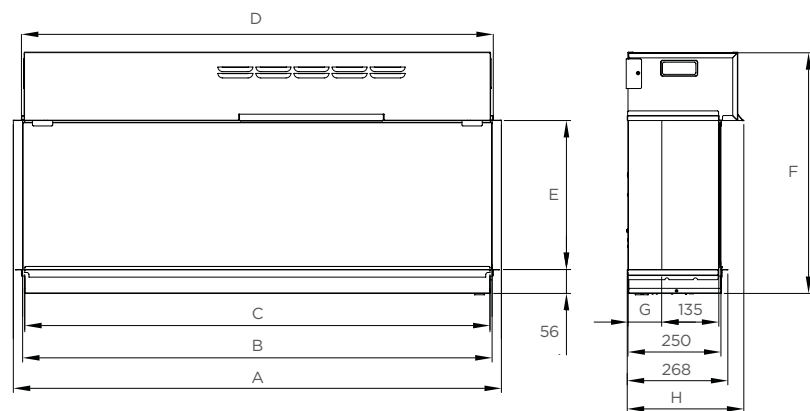

technical information

eReflex outset fires

Description	Product Code	Flame Viewing Area (w x h)	Heat Output
eReflex 55W Outset Electric Fire	210-088	550 x 560mm	1.00-2.00kW
eReflex 75W Outset Electric Fire	210-094	750 x 752mm	1.00-2.00kW
eReflex 70W Outset Electric Fire	210-040	700 x 352mm	1.00-2.00kW
eReflex 110W Outset Electric Fire	210-056	1100 x 352mm	1.00-2.00kW

eReflex outset dimensions

All dimensions in mm

	A	B	C	D	E	F	G	H
eReflex 55W Outset Electric Fire	604	560	550	566	560	769	110	306
eReflex 75W Outset Electric Fire	804	760	750	766	752	969	110	306
eReflex 70W Outset Electric Fire	754	710	700	716	352	569	80	276
eReflex 110W Outset Electric Fire	1154	1110	1100	1116	352	569	80	276