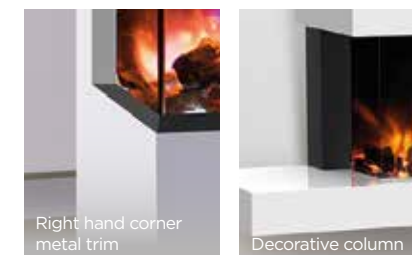

eReflex 70W & 110W outset options

	Product Code
Decorative Column - Black	910-216
End Cap - Black	910-227