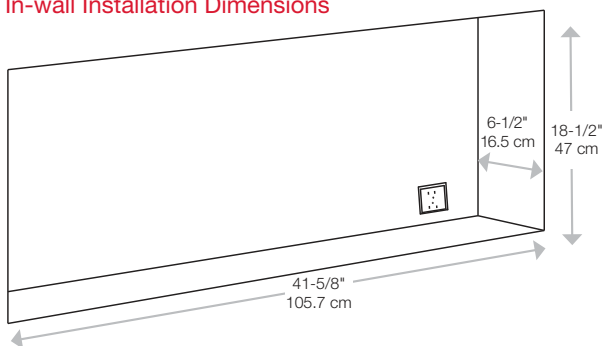

Sierra Series 48" Linear Electric Fireplace

SIL48

Viewing Dimensions (WxH)
40" x 10-5/8"
101.5 cm x 26.8 cm

Interchangeable Media Options

Flame Colors

In-wall Installation Dimensions

120 Volts | 1,400 Watts | 4,777 BTU

Model #	Description	Lbs / Kg (Packaged)	UPC	Wty.†	Carton Dimensions (WxHxD)		Cube	
					Inches	cm	ft³	m³
SIL48	48" Linear Electric Fireplace	40.8 / 18.5 (59.1 / 26.8)	781052132733	1 yr.	53-3/8 x 22-7/8 x 9-5/8	135.6 x 57.9 x 24.4	5.4	0.2