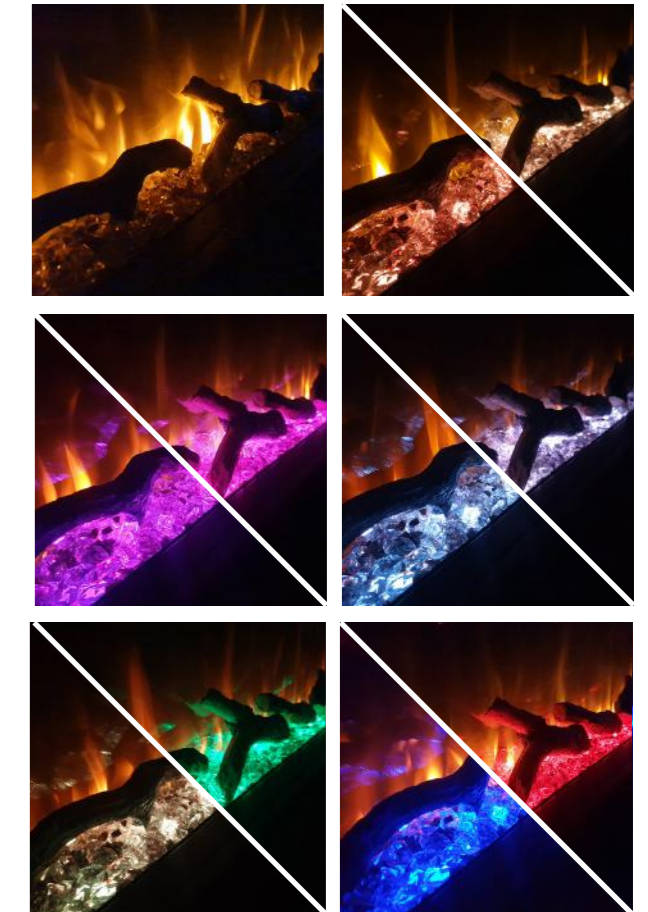

THE CELESTIAL RANGE

KEY FEATURES OF THE 36" 50" 60" & 72"

- Includes remote control
- Seven day timer function
- 1.4kW – 1.6kW heat output.
- Low running costs due to the LED flame effect and flame-only settings.
- Choice of ten fuel-bed colours or cycle through all.
- Choice of three flame colours, orange, blue & mixed orange blue for an authentic real flame effect.
- One-sided, two-sided or three-sided glass fitting options to choose from, all included.
- Crystals, artificial logs and charred wood pieces for fuel-bed all included.

KEY FEATURES OF THE 600 & 800

- 1.4kW – 1.6kW heat output.
- Low running costs due to the LED flame effect and flame-only settings.
- Choice of three flame colours. Fuel-bed changes dependant on flame colour.
- Crystals, artificial logs and charred wood pieces for fuel-bed all included.
- Inset wall fitted or surround fitted with slip-sets.
- Includes remote control
- Seven day timer function