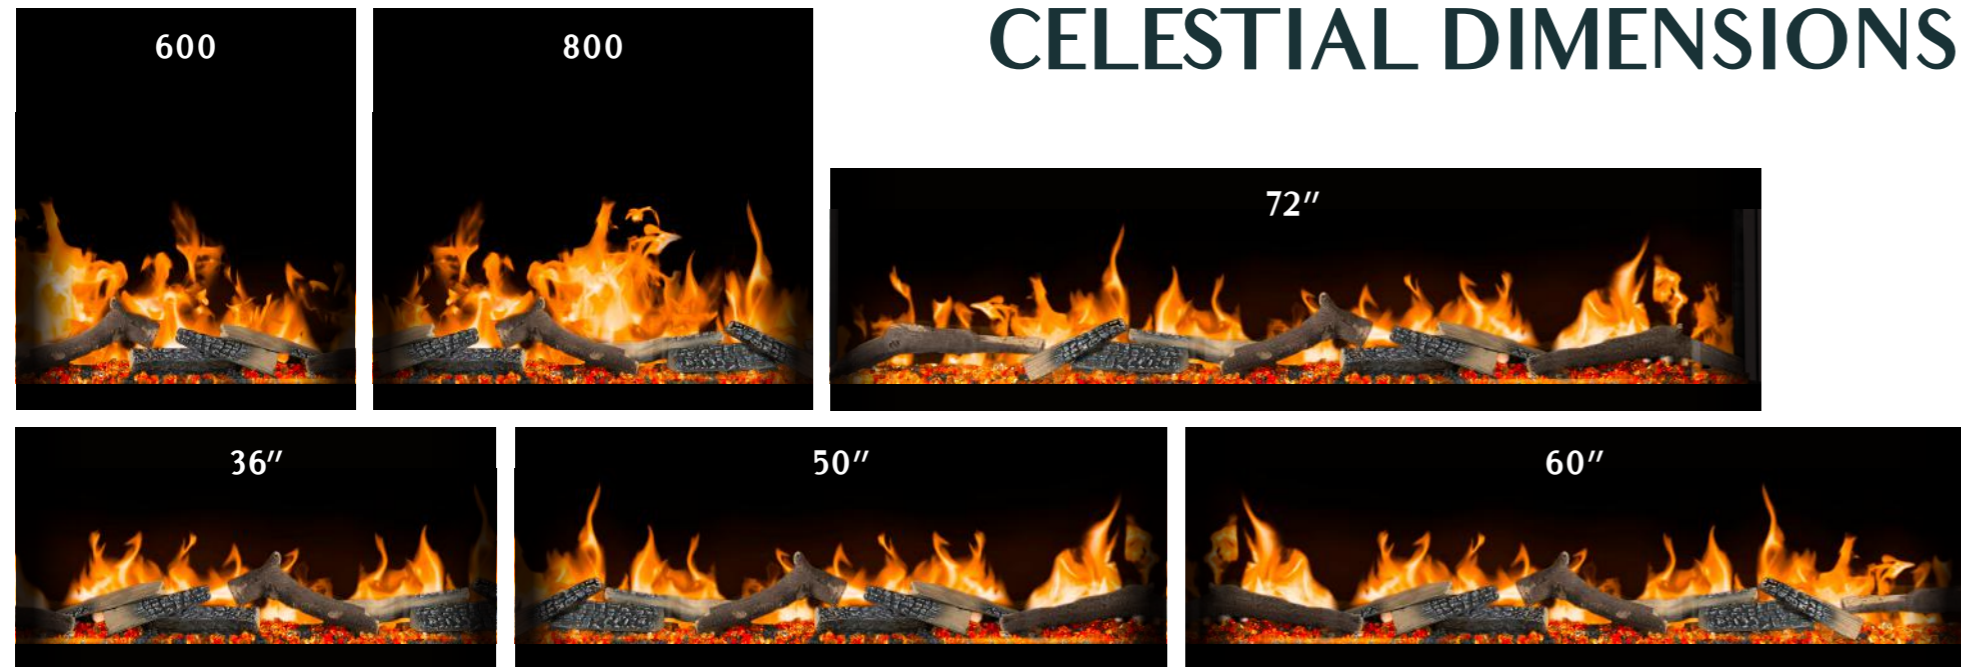

CELESTIAL DIMENSIONS